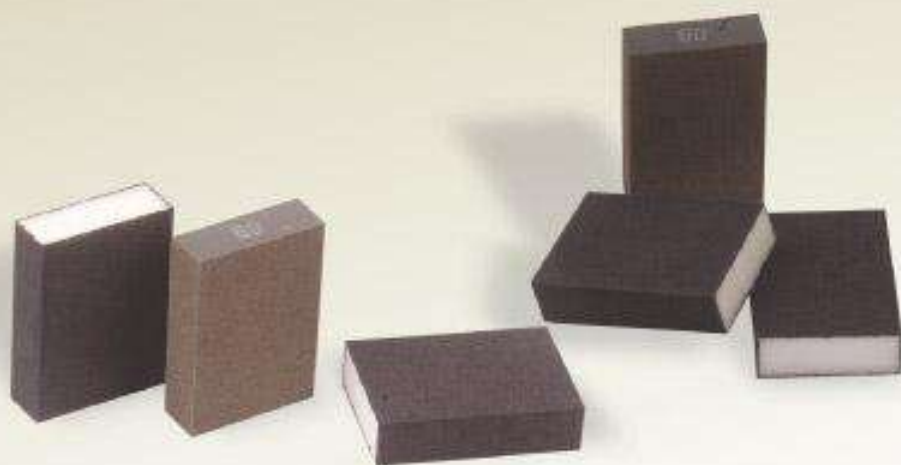

RIKEN

砂纸·砂布

Add: 8523, No. 135 Zhengtong Road, New&High Industrial Zone, Zibo, Shandong, 255086, China
Tel: 0086-533-3587295
Fax: 0086-533-3583955
Http: //www.rikenmt.com

地址: 中国·山东·淄博开发区政通路135号B座523
电话: 0086-533-3587295
传真: 0086-533-3583955
邮编: 255086
网址: www.rikenmt.com