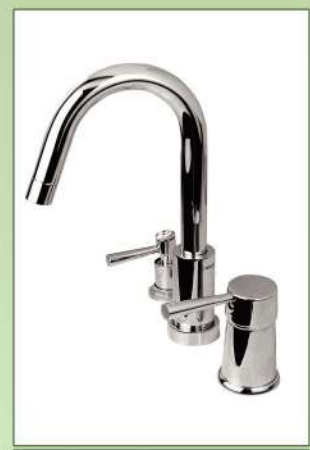

CJ25

淄博理研泰山涂附磨具有限公司
ZIBO RIKEN MT COATED ABRASIVES CO.,LTD.

CJ25

Application:

Sanding and polishing of Copper Alloy, Aluminium Alloy, Zinc Alloy and other soft metal. Long life, perfect work surfaces.

用途:

铜合金、铝合金、锌合金等软金属的研磨和抛光。产品寿命长，磨削面效果好。

Specifications:

type	grain	backing	bond	grit size											form				
				60	80	100	120	150	180	240	320	400	600	800	1000	sheet	roll	belt	disc
CJ25	C	Jwt	R/R				●	●	●	●	●	●	●	●	●		●	●	

Add : No.8, North Road, New&High Industrial Zone, Zibo, Shandong, China
Tel : 0086-533-3587295 Fax : 0086-533-3583955
Post Code :255086
Http ://www.rikenmt.com

地址 : 中国·山东·淄博高新区开发区北路8号
电话 : 0086-533-3587295
传真 : 0086-533-3583955
邮编 : 255086
网址 : Http://www.rikenmt.com