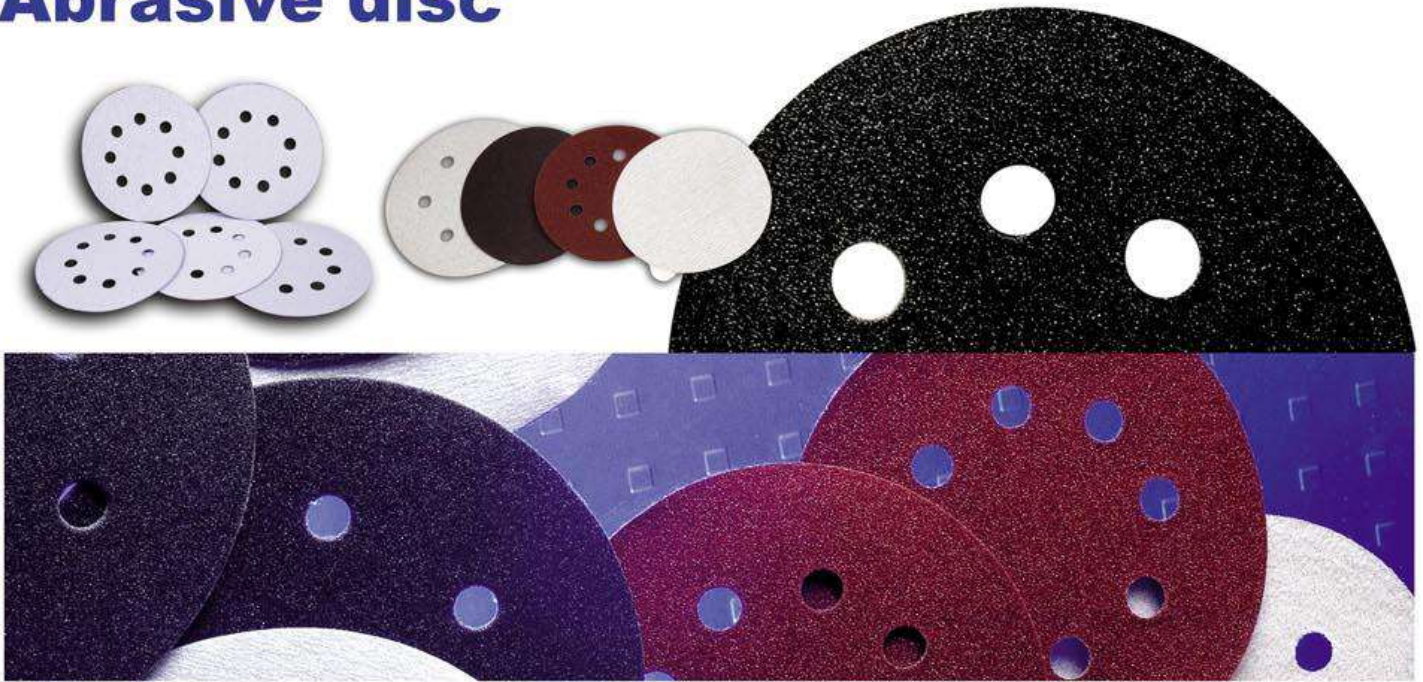

Abrasive disc

VELCRO & PSA ABRASIVE DISC

Type	Abrasive material	Resin	Backing	Grit	Applications						
					Auto Repair	Welding point	wood Bamboo ware	Paint	Marble	Rim	Metal
A35PM	A	R/R	Cwt	P60~P1000	●		●			●	
AP45M	A	R/R	Dwt	P60~P240		●					
AP23M	A	R/R	Bwt	P150~P600	●					●	
CP57	C	R/R	Ewt	P40~P600			●		●		
AP57	A	R/R	Ewt	P40~P600			●				●
C14PM	C	R/R	Awt	P150~P1000			●	●			
C35P	C	R/R	Cwt	P60~P2500	●						●

Add: B523, No.135 Zhengtong Road, New&High Industrial Zone, Zibo, Shandong, 255086, China.

Tel: 0086-533-3587295

Fax: 0086-533-3583955

Http://www.rikenmt.com