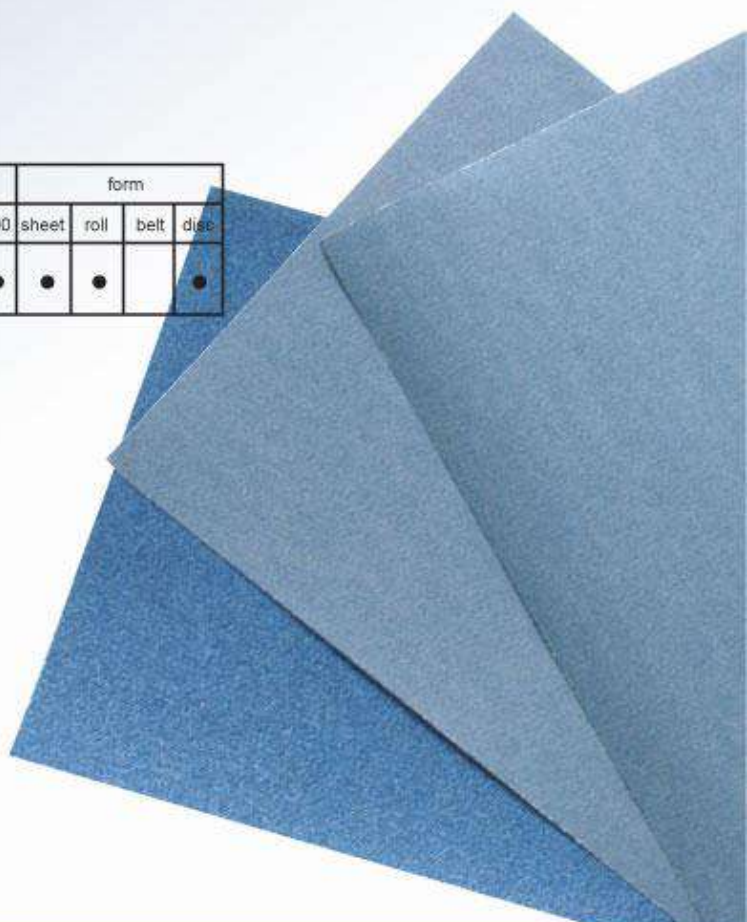

Specifications:

type	grain	backing	bond	grit size											form								
				60	80	100	120	150	180	220	240	320	400	600	sheet	roll	belt	disc					
AP26M	A	Cwt	R/R	●	●	●	●	●	●	●	●	●	●	●	●	●	●	●	●				●